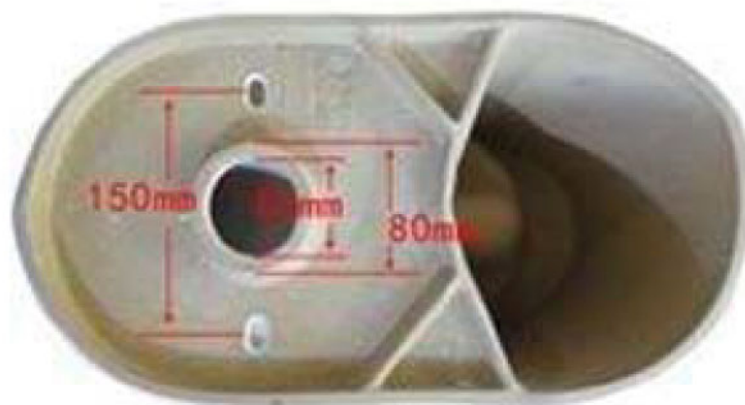

Water Consumption: 1.28gpf / 4.8lpf

Shipping Weight: 48.7lbs (22.1kgs) Bowl

31.0lbs (14.1kgs) Tank

Shipping Cube: 4.56ft³ (0.129m³) Bowl

1.38ft³ (0.039m³) Tank

Qty/40HQ: 430 sets

Pipe fully glazed internally

ADA ELONGATED BOWL

Bowl Dimensions

ADA ELONGATED BOWL SR-109AT

Included Accessories & Installation Components

Soft-Close Toilet Seat

UPC Flush System

Braided Steel Supply Line

Wax Ring & Mounting Bolts

High Efficiency Round Two Piece Toilet

MaP Rating: 1000 grams

Water Consumption: 1.28gpf / 4.8lpf

Shipping Weight: 43.6lbs (19.8kgs) Bowl

31.0lbs (14.1kgs) Tank

Shipping Cube: 3.43ft³ (0.097m³) Bowl

1.38ft³ (0.039m³) Tank

Qty/40HQ: 510 sets

Pipe fully glazed internally

ROUND BOWL SR-109A

Bowl Dimensions

ROUND BOWL SR-109A

Included Accessories & Installation Components

Soft-Close Toilet Seat

UPC Flush System