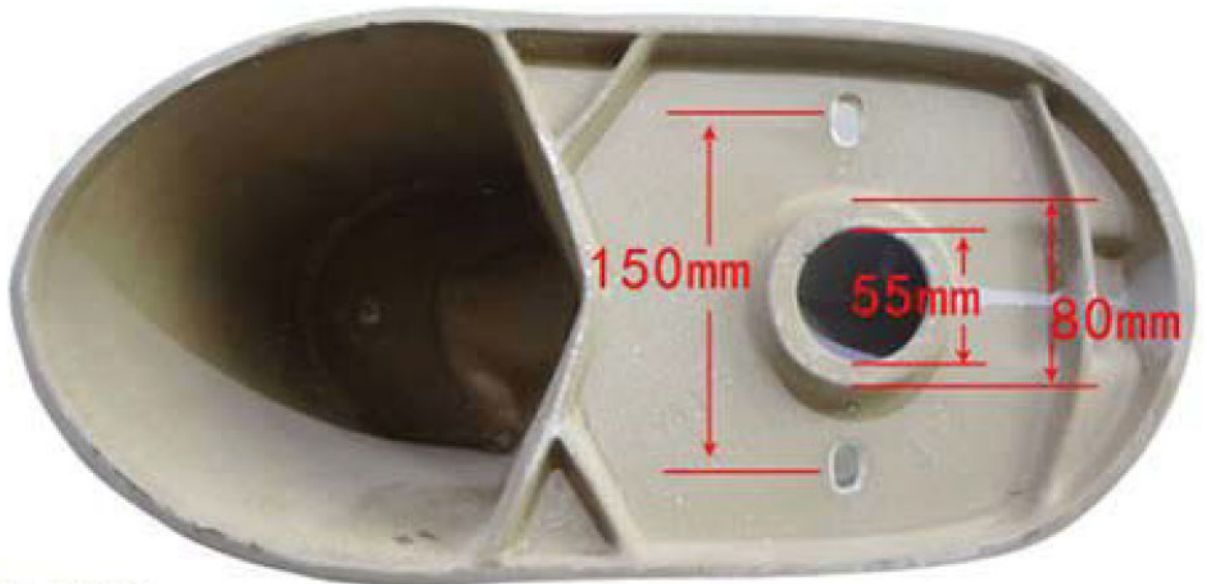

Visionary
Innovations™

ARXCIS
Waterworks

ADA Elongated Bowl (SR-109AT)

ADA ELONGATED BOWL

Tank and Overall Dimensions

SR-109AT

High Efficiency ADA Two Piece Toilet

MaP Rating: 1000 grams

Water Consumption: 1.28gpf / 4.8lpf

Shipping Weight: 48.7lbs (22.1kgs) Bowl

31.0lbs (14.1kgs) Tank

Shipping Cube: 4.56ft³ (0.129m³) Bowl

1.38ft³ (0.039m³) Tank

Qty/40HQ: 430 sets

Pipe fully glazed internally

ADA ELONGATED BOWL

Bowl Dimensions

ADA ELONGATED BOWL SR-109AT

Included Accessories & Installation Components

Soft-Close Toilet Seat

UPC Flush System

Braided Steel Supply Line

Wax Ring & Mounting Bolts

Qty/40HQ: 510 sets

Pipe fully glazed internally

ROUND BOWL SR-109A

Bowl Dimensions

ROUND BOWL SR-109A

Included Accessories & Installation Components

Soft-Close Toilet Seat

UPC Flush System